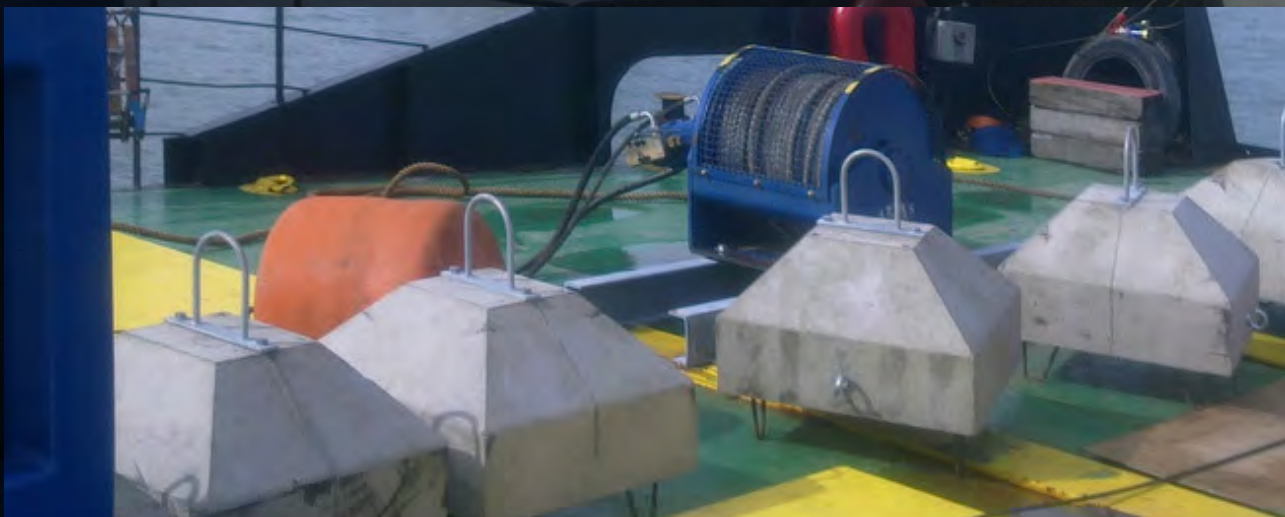

Sea Anchor Blocks

We are delighted to present our new range of Precast Concrete Sea Anchors.

Available in a wide range of sizes with a choice of galvanised steel lifting and guide hoops, with integral feet to help locate the blocks into the sea bed.

We also manufacture to suit customer requirements - please call for further information.

For more information on Elite quality concrete products
phone 01952 588 885 or browse www.eliteprecast.co.uk