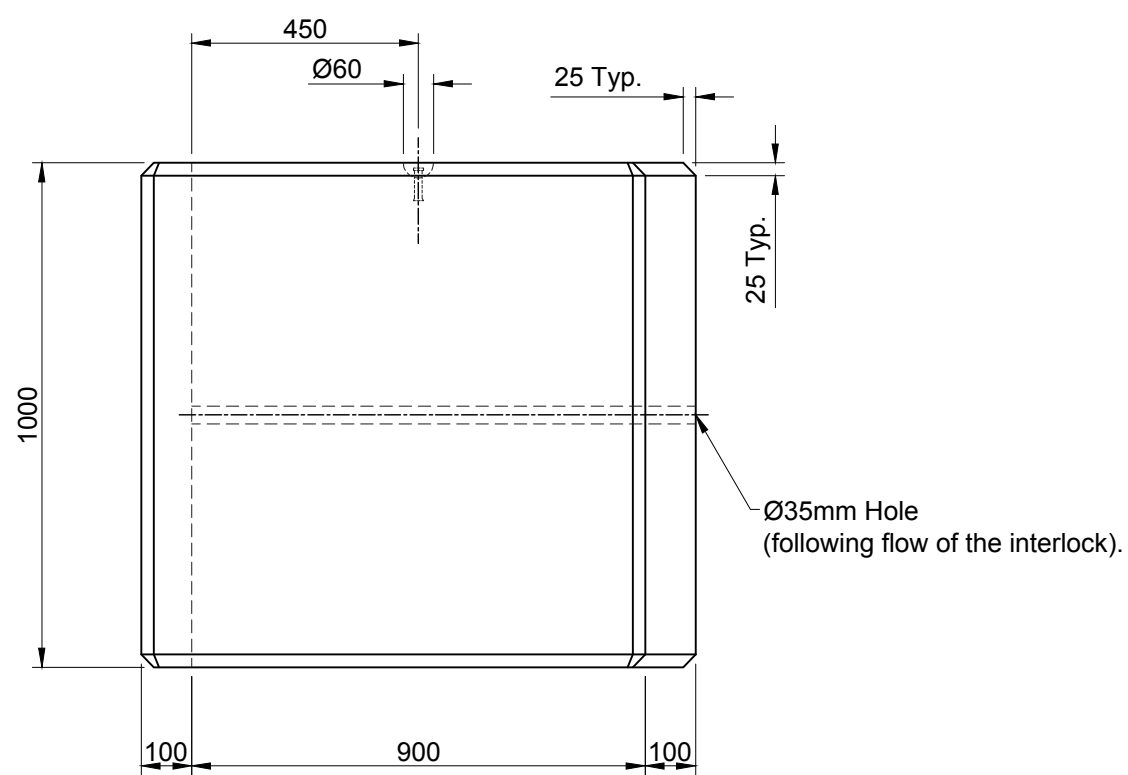

PROJECTION

PLAN

ELEVATION

END

REV	DATE	REASON FOR ISSUE	DRN	APP	REV	DATE	REASON FOR ISSUE	DRN	APP
					A	10.03.14	Lifting Pin Modified & Title Block Updated.	CTC	RD
					O	16.07.10	For Information.	CTC	RD

TITLE :		Elite Product Code : -		ELITE PRECAST CONCRETE LIMITED HALESFIELD 9, TELFORD SHROPSHIRE TF7 4QW									
DRN :	CTC	CHKD :	RD	DATE :	16-07-10	DRG SIZE :	A3	SCALE :	1:15	DRG	034	REV	A