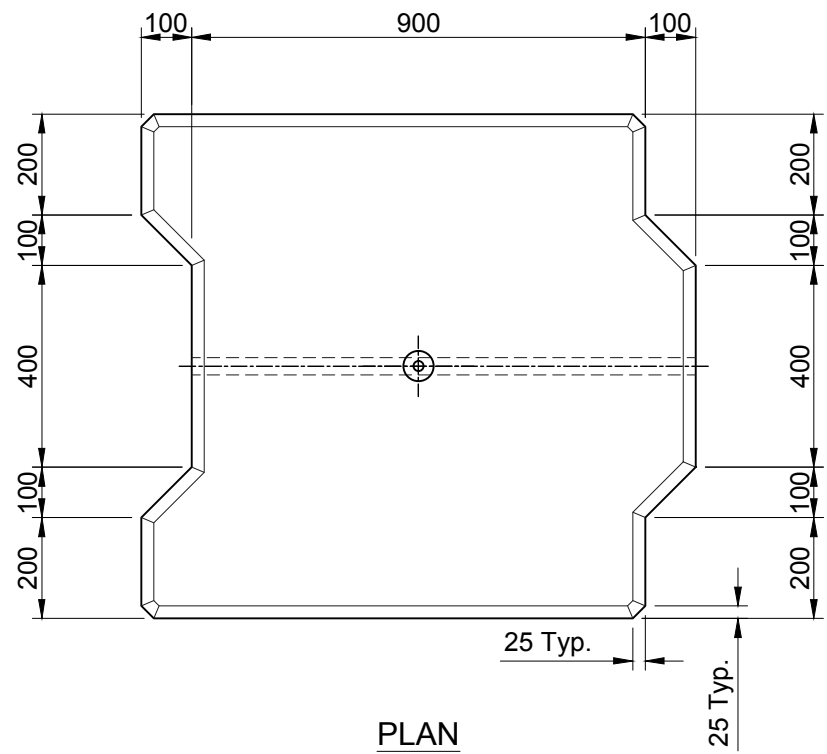

PROJECTION

PLAN

ELEVATION

END

REV	DATE	REASON FOR ISSUE	DRN	APP	REV	DATE	REASON FOR ISSUE	DRN	APP
					A	10.03.14	Lifting Pin Modified & Title Block Updated.	CTC	RD
					O	16.07.10	For Information.	CTC	RD

TITLE :		Elite Product Code : -		ELITE PRECAST CONCRETE LIMITED HALESFIELD 9, TELFORD SHROPSHIRE TF7 4QW									
DRN :	CTC	CHKD :	RD	DATE :	16-07-10	DRG SIZE :	A3	SCALE :	1:15	DRG	034	REV	A