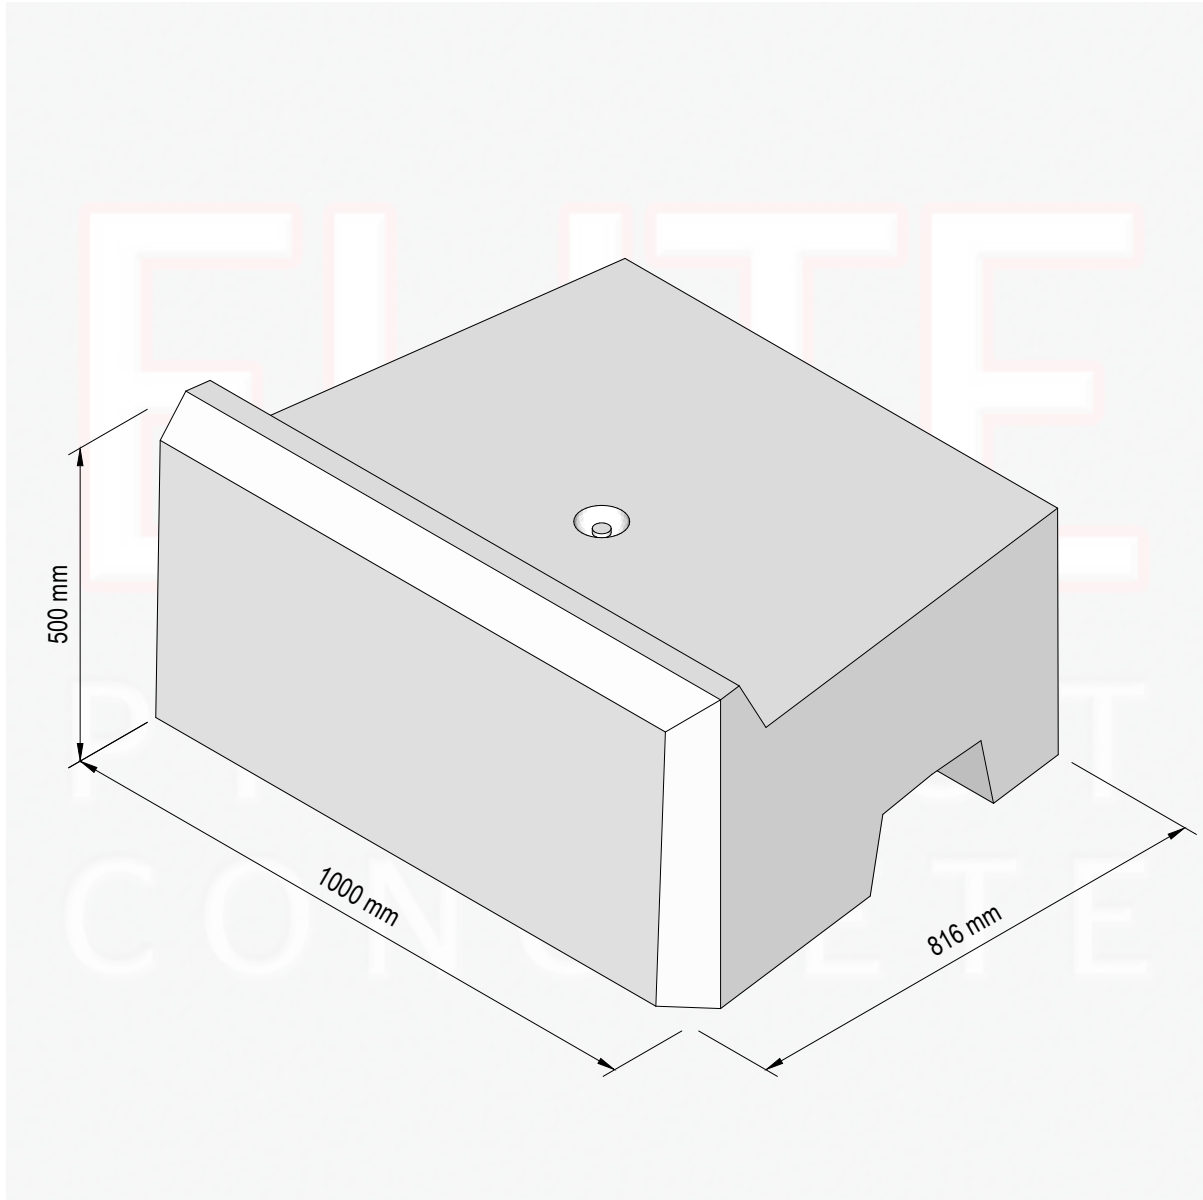

Top Block - Liscio - Product Code RRC4

Approx. Weight : 675kg

						O	05.01.24	For Information.		CTC	RMD						
REV	DATE	REASON FOR ISSUE	DRN	APP	REV	DATE	REASON FOR ISSUE	DRN	APP								
TITLE									ELITE PRECAST CONCRETE LTD HALESFIELD 9, TELFORD SHROPSHIRE TF7 4QW www.eliteprecast.co.uk								
				DRN	CTC	CHKD	PJC	DATE	05-01-24	SIZE	A4	SCALE	1:10	DRG	EPC-RRC4	REV	O